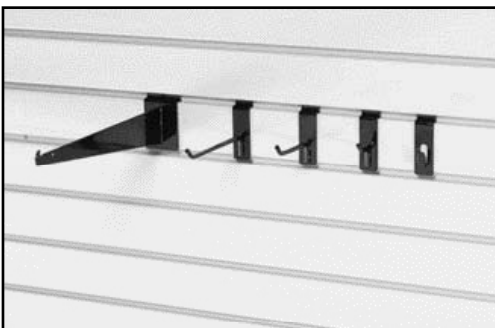

HSB0312B  
Narrow Basket

HSB0812B  
8" x 12" Basket

HandiSolutions™ offers a full range of accessories to meet just about every storage application possible. From a complete line of baskets, hooks, and shelves, HandiSolutions™ has a product to satisfy your organization needs. HandiSolutions™ accessories are compatible with most slatwall panel systems.

HSB1218B  
12" x 18" Basket

HSB1224B  
12" x 24" Basket

HSS1424B  
14" x 24" Shelf

HSS1324B  
13" x 24" Shoe Rack

HSS1448B  
14" x 48" Shelf

HSH04DB  
4" Double Hook

HSH08DB  
8" Double Hook

HSH03SB  
3-Hook Tool Rack

HSDUHB  
Double Utility Hook

HSH04LB  
4" Loop Hook

HSH08LB  
8" Loop Hook

(Left to Right)  
HSS12SBB  
12" Shelf  
Bracket  
HSHS08B  
8" Single Hook  
(not shown)  
HSHS06B  
6" Single Hook  
HSHS04B  
4" Single Hook  
HSHS01B  
1" Single Hook  
HSHNHB  
Notch Hook