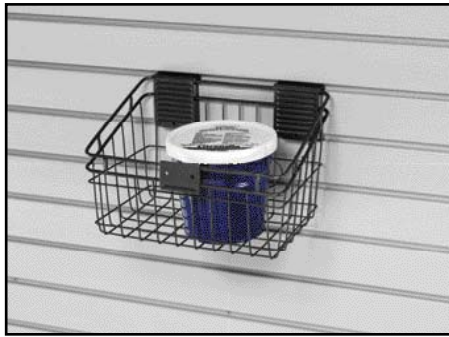

HSB0312B  
Narrow Basket

HSB0812B  
8" x 12" Basket

HandiSolutions™ offers a full range of accessories to meet just about every storage application possible. From a complete line of baskets, hooks, and shelves, HandiSolutions™ has a product to satisfy your organization needs. HandiSolutions™ accessories are compatible with most slatwall panel systems.

HSB1218B  
12" x 18" Basket

HSB1224B  
12" x 24" Basket

HSS1424B  
14" x 24" Shelf

HSS1324B  
13" x 24" Shoe Rack

HSS1448B  
14" x 48" Shelf

HSH04DB  
4" Double Hook

HSH08DB  
8" Double Hook

HSH03SB  
3-Hook Tool Rack

HSDUHB  
Double Utility Hook

HSH04LB  
4" Loop Hook

HSH08LB  
8" Loop Hook

(Left to Right)  
HSS12SBB  
12" Shelf  
Bracket  
HSHS08B  
8" Single Hook  
(not shown)  
HSHS06B  
6" Single Hook  
HSHS04B  
4" Single Hook  
HSHS01B  
1" Single Hook  
HSHNHB  
Notch Hook